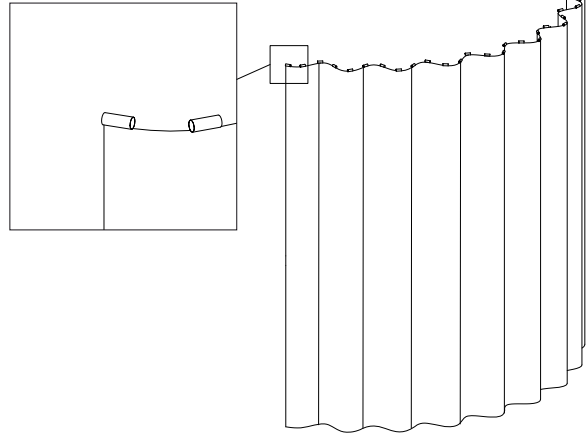

INSTRUCCIONES DE ENSAMBLAJE ASSEMBLY INSTRUCTIONS

VELA Pergola daybed redondo.Round daybed canopy

REF_ 54137/54138

INFORMACIÓN IMPORTANTE:

LEER DETENIDAMENTE

GUARDA ESTA INFORMACIÓN PARA CONSULTARLA EN EL FUTURO

-SE NECESITAN AL MENOS TRES PERSONAS PARA MONTAR ADECUADAMENTE LA ESTRUCTURA.

IMPORTANT INFORMATION

READ CAREFULLY

KEEP THIS INFORMATION, COULD BE USEFUL IN THE FUTURE.

-ALUMINIUM PROFILES ARE VERY SHARP WHICH CAN RESULT IN SERIOUS INJURY.

-ALUMINIUM IS A FRAGILE MATERIAL TO SCRATCHES AND DENTS.

-AT LEAST THREE PEOPLE ARE REQUIRED TO ASSEMBLE THE STRUCTURE PROPERLY.

A
x1

B
x3

C
x1

D
x12

E
x6

F
x3

G
x1

H
x1

0.

1.

2.

3.

4.

5.