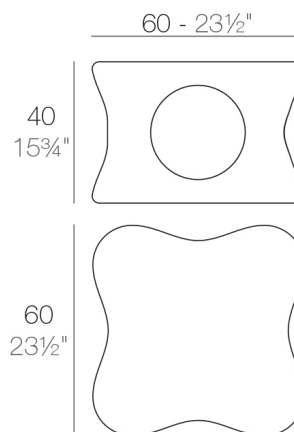

PAL TAVOLO

By Karim Rashid

This collection maintains a constant flow of similarity between its different members, as each object keeps the same minimal iconic shape at the front. The PAL stool is multi-functional -when flipped over it becomes a small side table then placed together with a second becomes an even larger coffee table; It also has a hollow in its side which works as a storage space.

View online: <https://www.vondom.com/it/prodotti/51003>

Caratteristiche

Descrizione

Fabbricata in resina di polietilene tramite stampo rotazionale a doppia parete.
100% riciclabile . adatto a interni e esterni. disponibile in varie finiture.

Peso

9.5 Kg

PAL Mesa Baja
PAL Low Table

FINITURA

BASIC

Ref. 51003

Resina in polietilene finito opaco

- ICE
- BIANCO
- NERO
- BRONZO
- ACCIAIO
- ANTRACITE
- ROSSO
- PISTACCHIO
- ARANCIONE
- KHAKI
- NAVY
- TAUPE
- PLUM
- ECRU