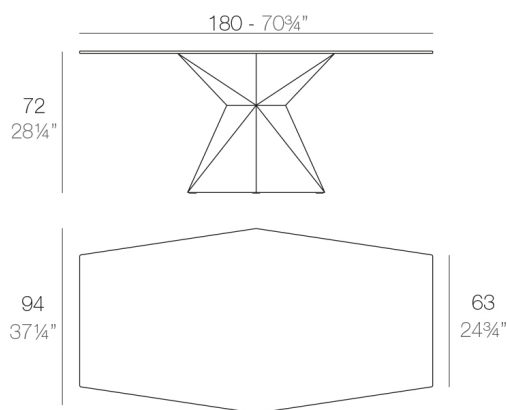

VERTEX Mesa 180
VERTEX Table 70 3/4"

FINITURA

BASIC

Ref. 51008

Resina in polietilene finito opaco

- ICE
- BIANCO
- NERO
- BRONZO
- ACCIAIO
- ANTRACITE
- ROSSO
- PISTACCHIO
- ARANCIONE
- KHAKI
- NAVY
- TAUPE
- PLUM
- ECRU