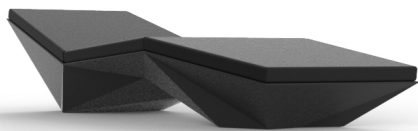

FAZ LETTINO

By Ramón Esteve

Ramón Esteve, architect of harmony, serenity, timelessness and universality has created mineral and emphatic shapes that make FAZ a design that contextualizes with homes and installations. An ambience, encircling as a result of the blissful combination of the material and lighting, so that the sole sensation would be its fusion. Their VONDOM spirit is experienced exclusively in the quality of the material that permits an exterior using even in the most exacting environments. The modularity of FAZ permits the consumers to adapt the furniture and flowerpots to their style and needs without losing the harmony of this furniture set. It's upholstery is available in excellent quality nautical canvas or polyester fabric. The result is a product that transmits essence, that contains the complexity and the density of a work finalized to the extreme degree, the purpose of which is to create desirable places to live. ca vivir.

View online: <https://www.vondom.com/it/prodotti/54008>

Caratteristiche

Descrizione

Fabbricata in resina di polietilene tramite stampo rotazionale a doppia parete. 100% riciclabile . adatto a interni e esterni. disponibile in varie finiture.

SILVERTEX Tessuto in vinile adatto per uso esterno e interno . Opzione speciale per i cuscini .

FAZ Tumbona
FAZ Sun Chaise

FINITURA

BASIC

Ref. 54008

Resina in polietilene finito opaco

- ICE
- BIANCO
- NERO
- BRONZO
- ACCIAIO
- ANTRACITE
- ROSSO
- PISTACCHIO
- ARANCIONE
- KHAKI
- NAVY
- PLUM

- TAUPE
- ECRU
- BEIGE

LACCATO

Ref. 54008F

Resina in polietilene con una finitura laccata brillante

- BIANCO
- NERO
- BRONZO
- ACCIAIO
- ANTRACITE
- ROSSO
- PISTACCHIO
- ARANCIONE
- KHAKI
- NAVY
- PLUM
- TAUPE
- ECRU
- BEIGE