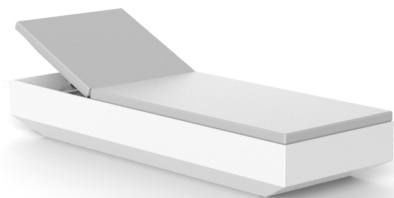

# VELA LETTINO

By Ramón Esteve

This extensive outdoor furniture and plantpot collection aims to offer the comfort and the quality of interior furniture without losing its original qualities. VELA is a modulate system with an elementary prismatic geometry that bases its singularity in the balance of its proportions. The elements can combine among themselves to integrate into any space. Their precise volumes create the illusion of hovering some centimetres off the floor, and when they are illuminated they are transformed into floating architectures.

### Descrizione

Fabbricata in resina di polietilene tramite stampo rotazionale a doppia parete.  
100% riciclabile . adatto a interni e esterni. disponibile in varie finiture.