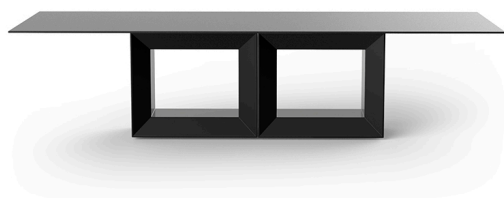

# VELA TAVOLO XL

By Ramón Esteve

This extensive outdoor furniture and plantpot collection aims to offer the comfort and the quality of interior furniture without losing its original qualities. VELA is a modulate system with an elementary prismatic geometry that bases its singularity in the balance of its proportions. The elements can combine among themselves to integrate into any space. Their precise volumes create the illusion of hovering some centimetres off the floor, and when they are illuminated they are transformed into floating architectures.

### Descrizione

Fabbricata in resina di polietilene tramite stampo rotazionale a doppia parete.  
100% riciclabile . adatto a interni e esterni. disponibile in varie finiture.