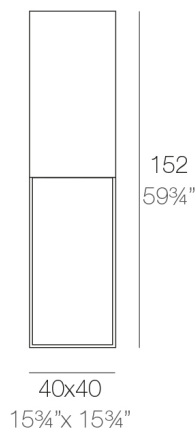

VELA LAMPADA CUBO ALTA 40x40x152

By Ramón Esteve

This extensive outdoor furniture and plantpot collection aims to offer the comfort and the quality of interior furniture without losing its original qualities. VELA is a modulate system with an elementary prismatic geometry that bases its singularity in the balance of its proportions. The elements can combine among themselves to integrate into any space. Their precise volumes create the illusion of hovering some centimetres off the floor, and when they are illuminated they are transformed into floating architectures.

View online: <https://www.vondom.com/it/prodotti/54068>

Caratteristiche

Descrizione

Fabbricata in resina di polietilene tramite stampo rotazionale a doppia parete.
100% riciclabile . adatto a interni e esterni. disponibile in varie finiture.

Peso

10.5 Kg

VELA Lámpara Cubo Alto 152
VELA Lamp High Cube 152

LUCE

LUCE

Ref. 54068W

Finitura color bianco traslucido opaco , include illuminazione interna di colore bianco tramite lampada a basso consumo

ICE