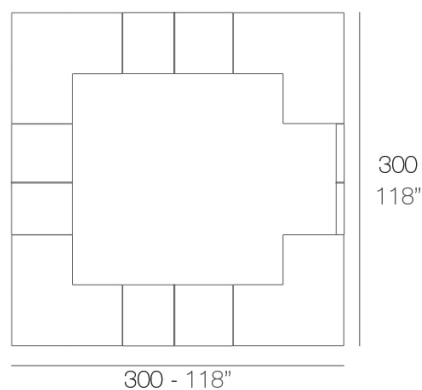

1. **3 x 54081** Barra 100 - Single counter
   4 x 54083 Barra esquina - Corner counter
   1 x 54084 Puerta barra (con bisagra) - Counter door (with hinge)