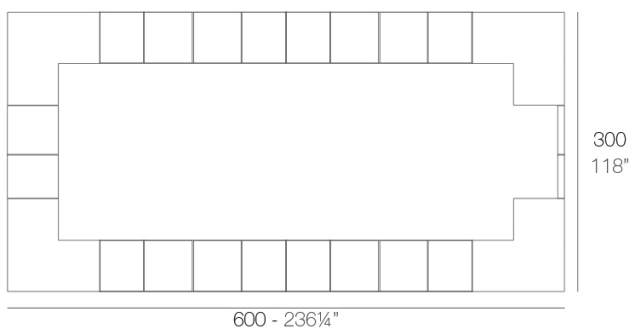

1. **4 x 54082** Barra - Double counter
   1 x 54081 Barra 100 - Single counter
   4 x 54083 Barra esquina - Corner counter
   1 x 54084 Puerta barra (con bisagra) - Counter door (with hinge)

Finiture

BASIC

Ref. 54084

Resina in polietilene finito opaco

LACCATO

Ref. 54084F

Resina in polietilene con una finitura laccata brillante

COLOR	BASIC	LACQUERED / LACADO
ICE		
BIANCO		
NERO		
BRONZO		
ACCIAIO		
ANTRACITE