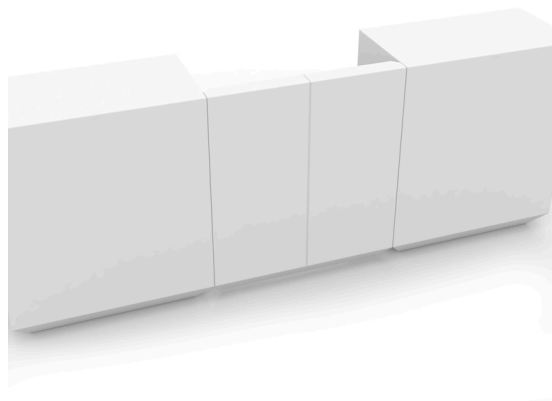

VELA PORTA

By Ramón Esteve

This extensive outdoor furniture and plantpot collection aims to offer the comfort and the quality of interior furniture without losing its original qualities. VELA is a modulate system with an elementary prismatic geometry that bases its singularity in the balance of its proportions. The elements can combine among themselves to integrate into any space. Their precise volumes create the illusion of hovering some centimetres off the floor, and when they are illuminated they are transformed into floating architectures.

View online: <https://www.vondom.com/it/prodotti/54084>

Caratteristiche

Descrizione

Porta a battente realizzata in resina di polietilene tramite stampo rotazionale a doppia parete. 100% riciclabile. Adatto per interni ed esterni. Disponibile in varie finiture.

Peso

14.95 Kg

VELA Puerta barra (con bisagra)
VELA Counter door (with hinge)

Combinazioni

- 2 x 54082** Barra - Double counter
1 x 54081 Barra 100 - Single counter
4 x 54083 Barra esquina - Corner counter
1 x 54084 Puerta barra (con bisagra) - Counter door (with hinge)