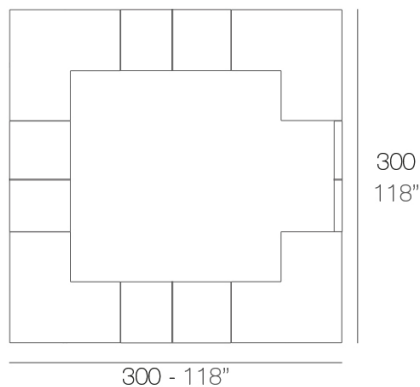

Peso

14.95 Kg

VELA Puerta barra (con bisagra)
VELA Counter door (with hinge)

Combinazioni

- 2 x 54082** Barra - Double counter
1 x 54081 Barra 100 - Single counter
4 x 54083 Barra esquina - Corner counter
1 x 54084 Puerta barra (con bisagra) - Counter door (with hinge)