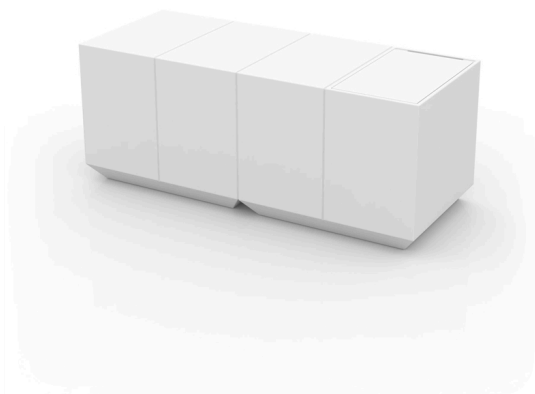

VELA BARRA CATERING PORTAGHIACCIO

By Ramón Esteve

This extensive outdoor furniture and plantpot collection aims to offer the comfort and the quality of interior furniture without losing its original qualities. VELA is a modulate system with an elementary prismatic geometry that bases its singularity in the balance of its proportions. The elements can combine among themselves to integrate into any space. Their precise volumes create the illusion of hovering some centimetres off the floor, and when they are illuminated they are transformed into floating architectures.

View online: <https://www.vondom.com/it/prodotti/54109>

Caratteristiche

Descrizione

Fabbricata in resina di polietilene tramite stampo rotazionale a doppia parete. 100% riciclabile . adatto a interni e esterni. disponibile in varie finiture.

Peso

65.6 Kg

Finiture

BASIC

Ref. 54109

Resina in polietilene finito opaco

LACCATO

Ref. 54109F

Resina in polietilene con una finitura laccata brillante

LUCE

Ref. 54109W

Finitura color bianco traslucido opaco , include illuminazione interna di colore bianco tramite lampada a basso consumo

LED RGBW DMX