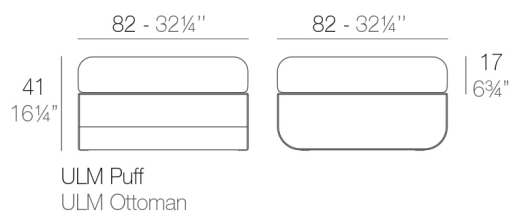

ULM POUF

By Ramón Esteve

A collection fashioned as the new norm with an inherit universal and logical appeal. A functional seating collection that strikes a perfect balance between design, technology, and ergonomics based on basic cube, prism, and spherical shapes.

The Ulm collection seeks unity within its design and that of other products, combining amongst diverse elements that form a complete ensemble. The sofa, like the chairs, daybed, coffee table, and ottoman embody rigid and resilient structures for rest and support that provide total comfort. Much like the name Ulm, its soft forms are a tribute to the formal approach of the Ulm School. The ability to illuminate each piece can envelope any space in color, providing innovative technology that makes it unique.

View online: <https://www.vondom.com/it/prodotti/54133>

Caratteristiche

Descrizione

Fabbricata in resina di polietilene tramite stampo rotazionale a doppia parete. 100% riciclabile . adatto a interni e esterni. disponibile in varie finiture.

Peso

15.45 Kg

IncludInclude

CREVIN Tessuto di tappezzeria con aspetto naturale . Adatto per uso interno ed esterno . Facile pulizia dalle macchie e dalla muffa.

GLAD tessuto in polipropilene dalla tessitura morbida e calda adatto per uso interno ed esterno

NAUTIC Tessuto nautico adatto per uso esterno e interno .

SILVERTEX Tessuto in vinile adatto per uso esterno e interno . Opzione speciale per i cuscini .

Combinazioni