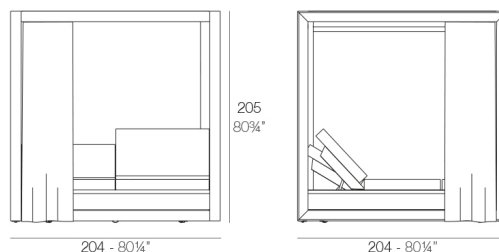

Peso

80.43 Kg

VELA Pérgola con cortinas (daybed no incluido)
VELA Canopy with curtain (daybed not included)

Combinazioni

1 x 54183F Pérgola Canopy
1 x 54180 Daybed 2 cabezales recilnables
Daybed 2 reclining backrest