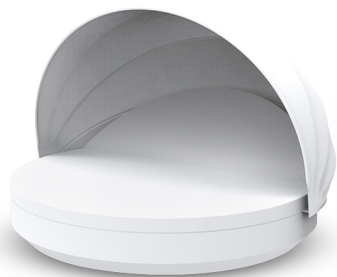

VELA DAYBED Ø210×40 RECLINABILE con parasole

By Ramón Esteve

This extensive outdoor furniture and plantpot collection aims to offer the comfort and the quality of interior furniture without losing its original qualities. VELA is a modulate system with an elementary prismatic geometry that bases its singularity in the balance of its proportions. The elements can combine among themselves to integrate into any space. Their precise volumes create the illusion of hovering some centimetres off the floor, and when they are illuminated they are transformed into floating architectures.

View online: <https://www.vondom.com/it/prodotti/54188>

Caratteristiche

Descrizione

Fabbricata in resina di polietilene tramite stampo rotazionale a doppia parete. 100% riciclabile . adatto a interni e esterni. disponibile in varie finiture.

Peso

104.07 Kg

IncludInclude

BASEGIRATORIA360 Basamento girevole 360°

CREVIN Tessuto di tappezzeria con aspetto naturale . Adatto per uso interno ed esterno . Facile pulizia dalle macchie e dalla muffa.

NAUTIC Tessuto nautico adatto per uso esterno e interno .

SILVERTEX Tessuto in vinile adatto per uso esterno e interno . Opzione speciale per i cuscini .

SUNVISION Tessuto per esterno in pvc e acrilico