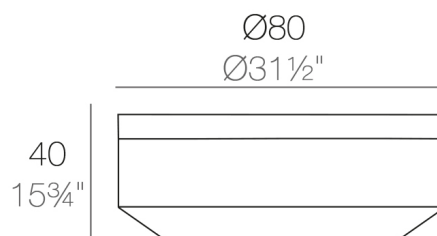

VELA POUF Ø80x40cm

By Ramón Esteve

This extensive outdoor furniture and plantpot collection aims to offer the comfort and the quality of interior furniture without losing its original qualities. VELA is a modulate system with an elementary prismatic geometry that bases its singularity in the balance of its proportions. The elements can combine among themselves to integrate into any space. Their precise volumes create the illusion of hovering some centimetres off the floor, and when they are illuminated they are transformed into floating architectures.

View online: <https://www.vondom.com/it/prodotti/54193>

Caratteristiche

Descrizione

10.38 Kg

VELA CHILL Puff Ø80
VELA CHILL Ottoman Ø31½"

FINITURA

BASIC

Ref. 54193