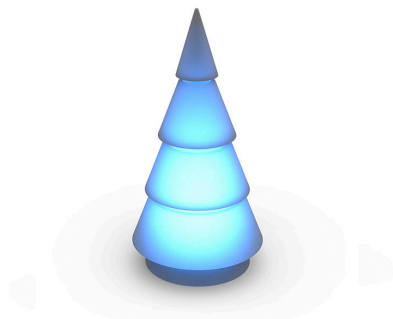

FOREST 1m

By Ramón Esteve

Ramón Esteve has designed for Vondom FOREST, a backlit piece shaped after a geometric abstraction of a Christmas tree.

Its clean, depurated lines make FOREST a sober, timeless complement. The interior lighting, with a RGB LED bulb system, creates a surrounding atmosphere due to the use of light and color, which can be adjusted according to the moment and the ambiance desired.

FOREST is the result of a severe formal synthesis. Its high-quality material makes this piece lightweight as well as resistant. It is perfect for both indoor and outdoor spaces.

A magic tree that invites you to be immersed in the pure, beauty nature, together with your beloved ones, into this "illuminated forest" for such a special occasion as Christmas. View online: <https://www.vondom.com/it/prodotti/54250>

Caratteristiche

Descrizione

Fabbricata in resina di polietilene tramite stampo rotazionale a doppia parete. 100% riciclabile. adatto a interni e esterni. disponibile in varie finiture.

Peso

6.24 Kg

50 - 19 3/4"
FOREST Árbol 100 cm - 39 1/4"
FOREST Tree 100 cm - 39 1/4"