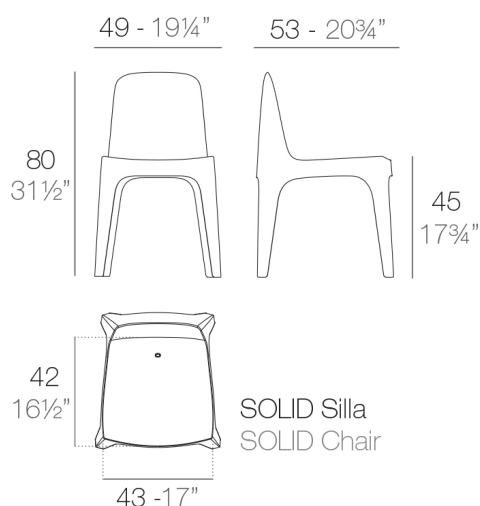

SOLID SEDIA

By Stefano Giovannoni

It is a group of items which, although being light offer stability thanks to their geometric and well-defined cut, as if they were sculpted from stone. The collection includes a sofa, an armchair, a chair, a chair with armrests, a table and a small table. It is a functional collection due to its collapsability and design.

View online: <https://www.vondom.com/it/prodotti/55024>

Caratteristiche

Descrizione

Realizzato in polipropilene per iniezione con carica minerale. impilabile. disponibile in vari colori. adatto per interni ed esterni.

Peso

4.43 Kg

IncludInclude

NAUTIC Tessuto nautico adatto per uso esterno e interno .

FINITURA

BASIC PP

Ref. 55024

Disponibile in vari colori