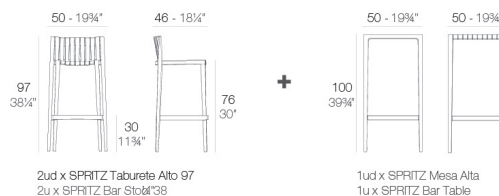

FINITURA

BASIC PP

Ref. 56022

Disponibile in vari colori

- ☐ BIANCO
- ☐ NERO
- ☐ BRONZO
- ☐ ECRU