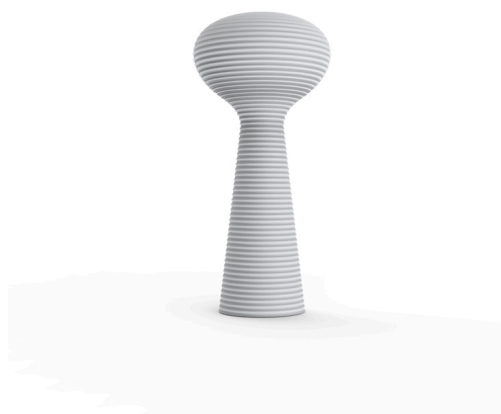

# BLOOM LAMPADA

By Eugeni Quitllet

Eugeni Quitllet metaphorically captures the flowering stage found in nature. Intended for public spaces, the BLOOM LAMP- PLANTER's beauty establishes a relationship between sculptural form and technology, thanks to its LED feature. Inspiration transformed into poetry:  
 BLOOM lights by night...  
 BLOOM buds by day...  
 BLOOM a mirage from the depths of the sea  
 like a night flower facing the sunset...  
 that opens, awakes a new being...

### Descrizione

Fabbricata in resina di polietilene tramite stampo rotazionale a doppia parete. 100% riciclabile . adatto a interni e esterni. disponibile in varie finiture.

### Peso

41.13 Kg

BLOOM Lámpara  
BLOOM Lamp

### LUCE

Ref. 65018W

Finitura color bianco traslucido opaco , include illuminazione interna di colore bianco tramite lampada a basso consumo

ICE