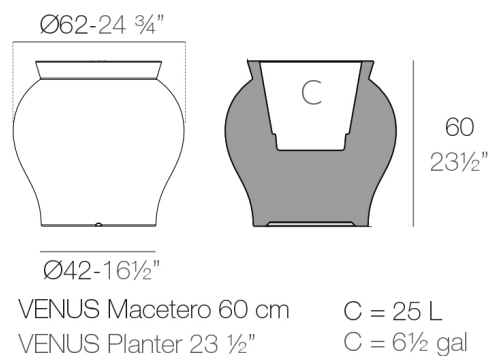

FINITURA

BASIC

Ref. 67020A

Resina in polietilene finito opaco

- ICE
- BIANCO
- NERO
- BRONZO
- ACCIAIO
- ANTRACITE
- ROSSO
- PISTACCHIO
- ARANCIONE
- KHAKI
- NAVY
- PLUM
- TAUPE
- ECRU