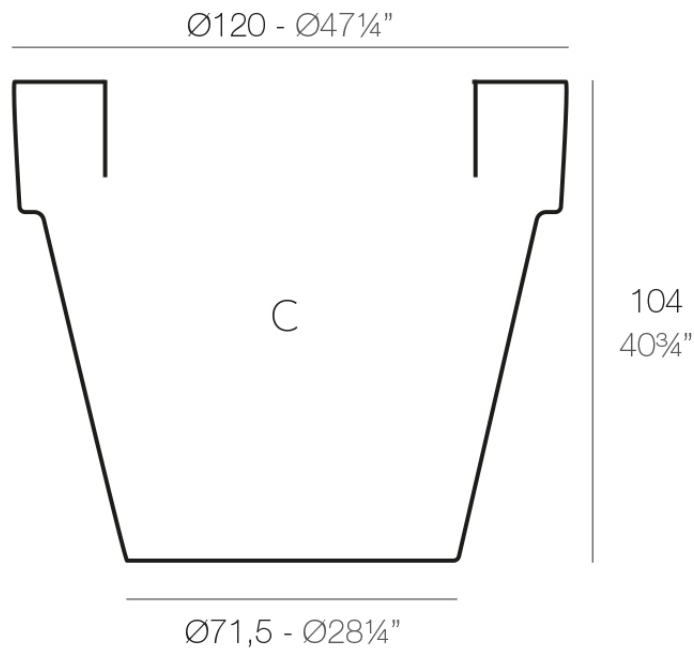

Info

Description

Pot made of polyethylene resin by rotational moulding. 100% Recyclable. Item suitable for indoor and outdoor use. Available in different finishes.

Weight: 22 Kg

MACETA $\text{Ø}120$
MACETA $\text{Ø}47\frac{1}{4}"$