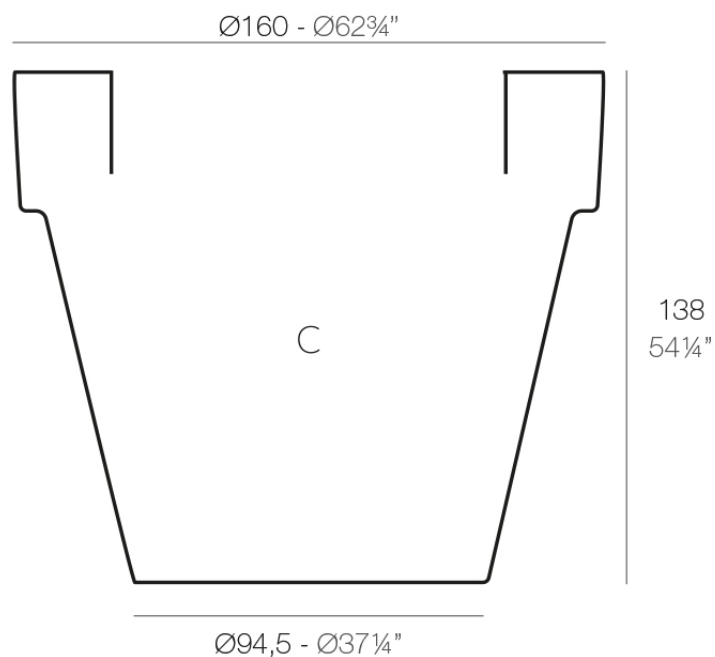

Info

Description

Pot made of polyethylene resin by rotational moulding. 100% Recyclable. Item suitable for indoor and outdoor use. Available in different finishes.

Weight: 60 Kg

MACETA Ø160	C = 1800 L
MACETA Ø62 $\frac{3}{4}"$	C = 475 $\frac{1}{2}$ gal