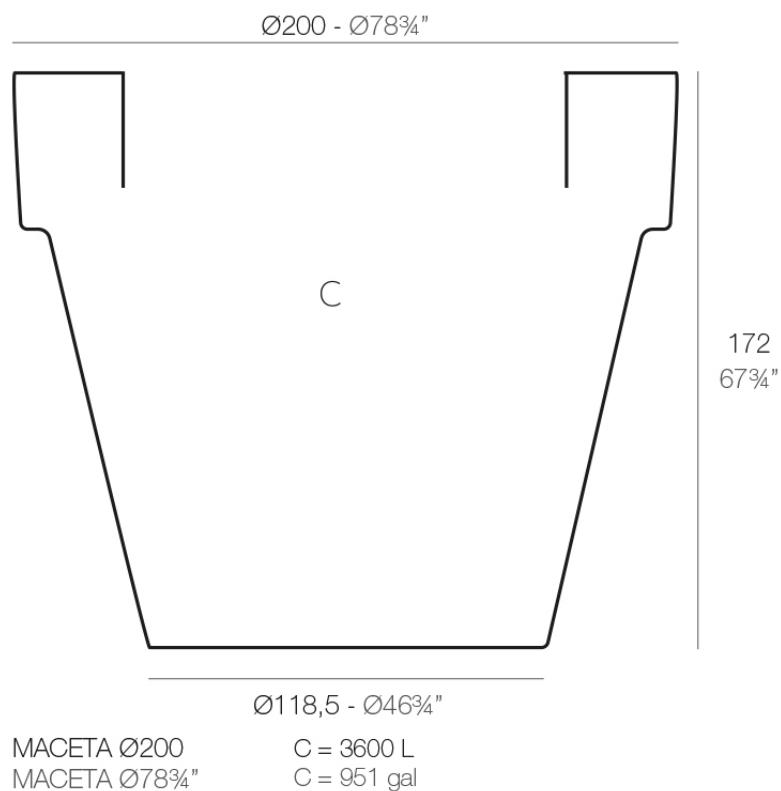

Info

Description

Pot made of polyethylene resin by rotational moulding. 100% Recyclable. Item suitable for indoor and outdoor use. Available in different finishes.

Weight: 120 Kg

Finishes

finishes

Simple

Ref. 40120