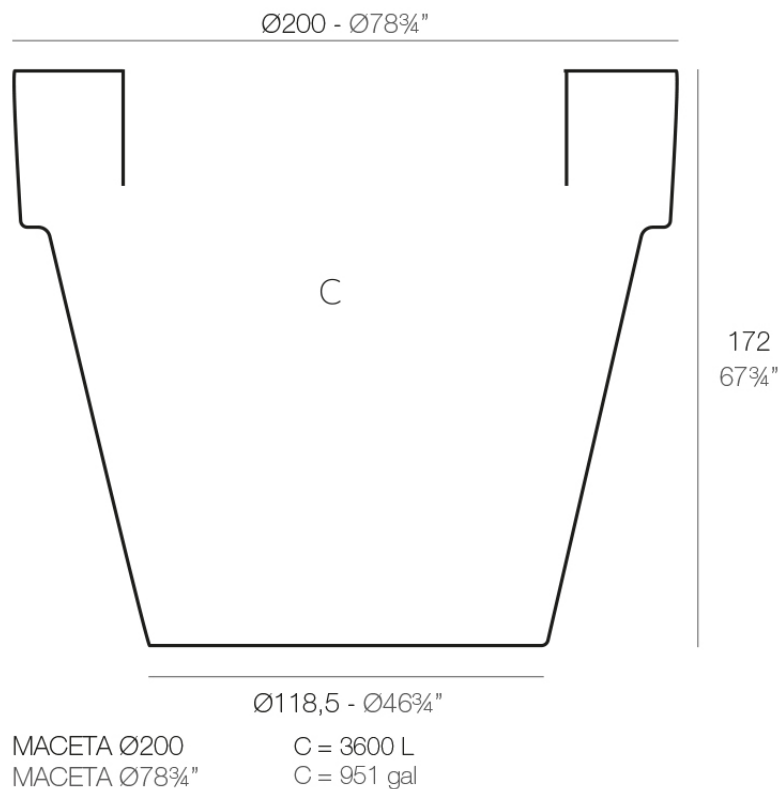

Info

Description

Pot made of polyethylene resin by rotational moulding. 100% Recyclable. Item suitable for indoor and outdoor use. Available in different finishes.

Weight: 120 Kg

Finishes

finishes

Simple

Ref. 40120