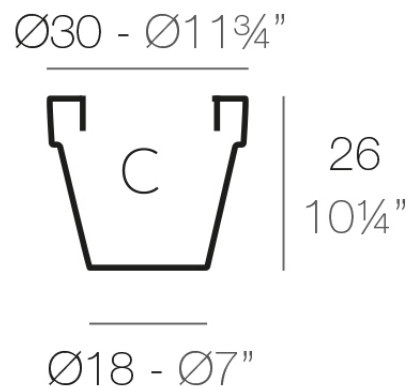

Info

Description

Pot made of polyethylene resin by rotational moulding. 100% Recyclable. Item suitable for indoor and outdoor use. Available in different finishes.

Weight: 0.6 Kg

MACETA Ø30

C = 12 L

MACETA Ø11 $\frac{3}{4}"$

C = 3 $\frac{1}{4}$ gal

Finishes

finishes

Simple

Ref. 40130

white 2001

black 2002

ecru 2003