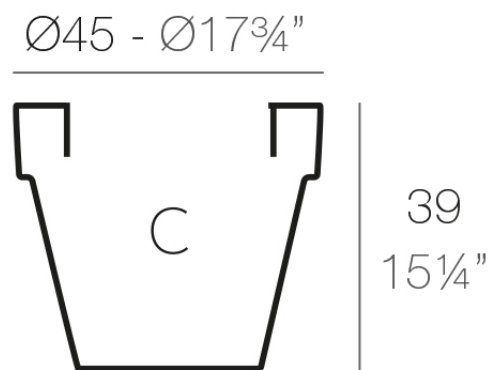

Info

Description

Pot made of polyethylene resin by rotational moulding. 100% Recyclable. Item suitable for indoor and outdoor use. Available in different finishes.

Weight: 0.5 Kg

$\text{Ø}27 - \text{Ø}10\frac{3}{4}"$

MACETA $\text{Ø}45$

MACETA $\text{Ø}17\frac{3}{4}"$

C = 40 L

C = $10\frac{1}{2}$ gal

Finishes

finishes

Simple

Ref. 40145