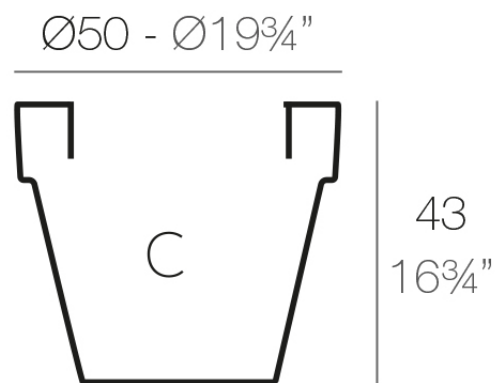

Info

Description

Pot made of polyethylene resin by rotational moulding. 100% Recyclable. Item suitable for indoor and outdoor use. Available in different finishes.

Weight: 1.3 Kg

$\text{Ø}30 - \text{Ø}11\frac{3}{4}"$
MACETA $\text{Ø}50$
MACETA $\text{Ø}19\frac{3}{4}"$

C = 55 L
C = $14\frac{1}{2}$ gal

Finishes

finishes

Simple

Ref. 40150

white 2001

black 2002

ecru 2003