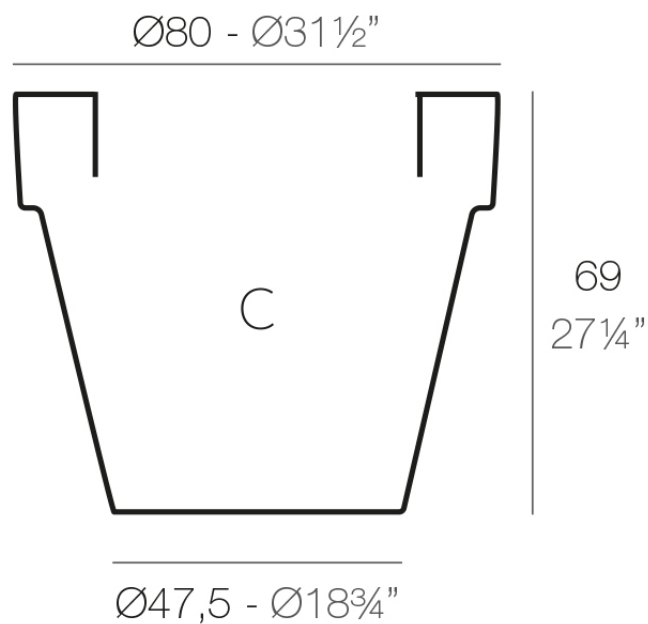

Info

Description

Pot made of polyethylene resin by rotational moulding. 100% Recyclable. Item suitable for indoor and outdoor use. Available in different finishes.

Weight: 8 Kg

MACETA Ø80

MACETA Ø31½"

C = 220 L

C = 58 gal

Finishes

finishes

Simple

Ref. 40180

white 2001

black 2002

ecru 2003