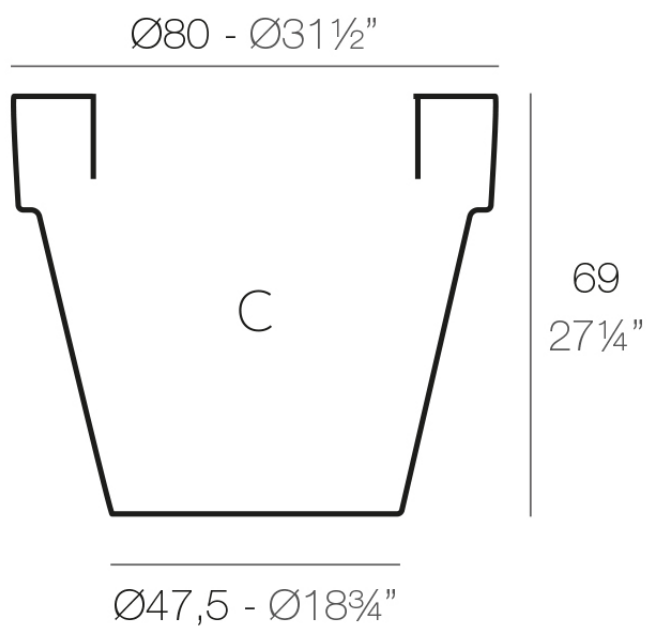

### Description

Pot made of polyethylene resin by rotational moulding. 100% Recyclable. Item suitable for indoor and outdoor use. Available in different finishes.

Weight: 8 Kg

MACETA Ø80

MACETA Ø31½"

C = 220 L