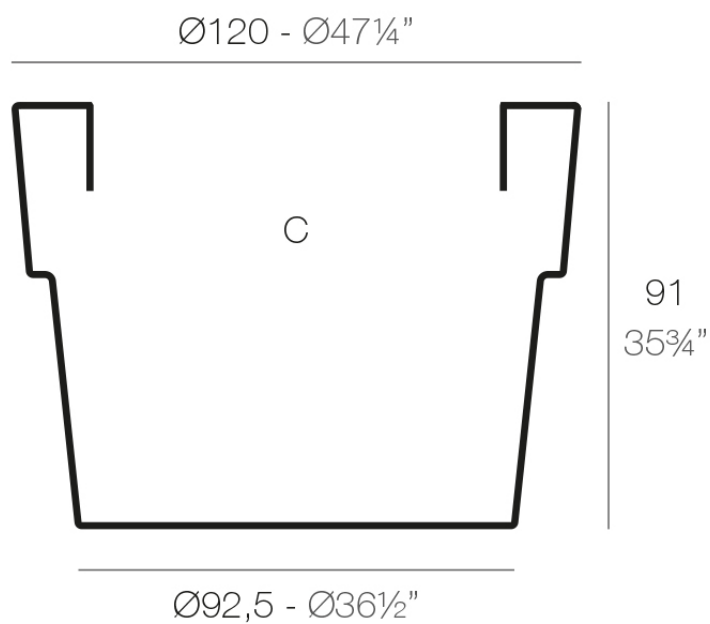

### Description

Pot made of polyethylene resin by rotational moulding. 100% Recyclable. Item suitable for indoor and outdoor use. Available in different finishes.

Weight: 22 Kg

VASO  $\text{Ø}120$  cm      C = 800 L  
VASO  $\text{Ø}47\frac{1}{4}"$       C = 211 $\frac{1}{4}$  gal