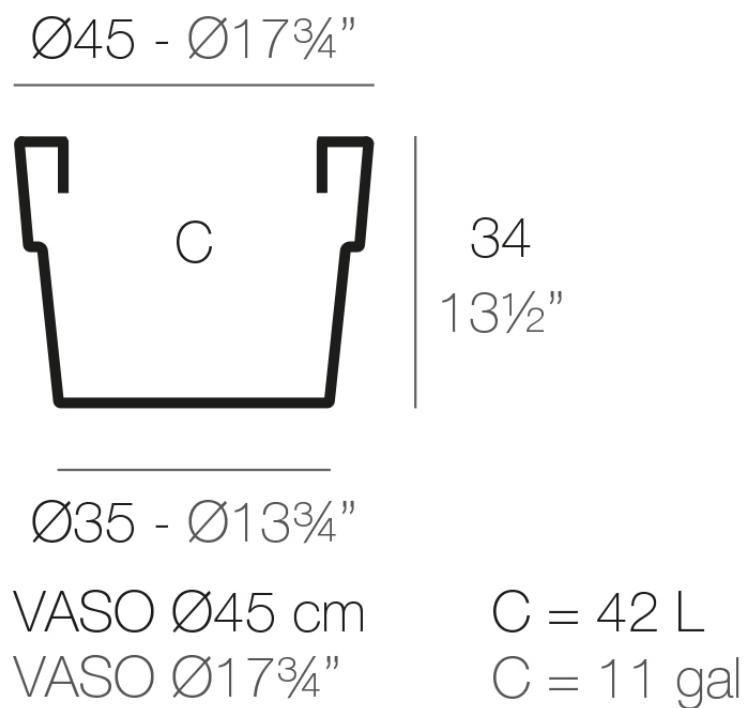

Info

Description

Pot made of polyethylene resin by rotational moulding. 100% Recyclable. Item suitable for indoor and outdoor use. Available in different finishes.

Weight: 0.5 Kg