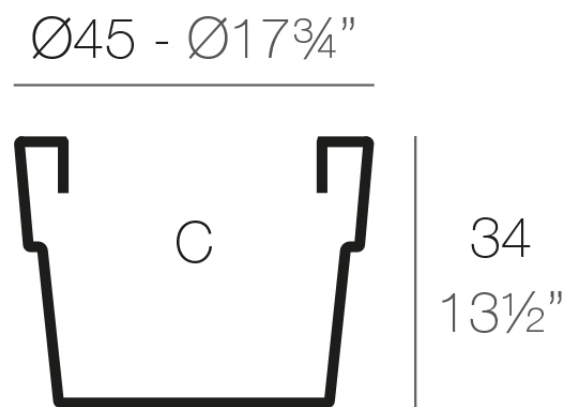

Info

Description

Pot made of polyethylene resin by rotational moulding. 100% Recyclable. Item suitable for indoor and outdoor use. Available in different finishes.

Weight: 0.5 Kg

$\text{Ø}35 - \text{Ø}13\frac{3}{4}"$

VASO $\text{Ø}45$ cm

VASO $\text{Ø}17\frac{3}{4}"$

C = 42 L

C = 11 gal