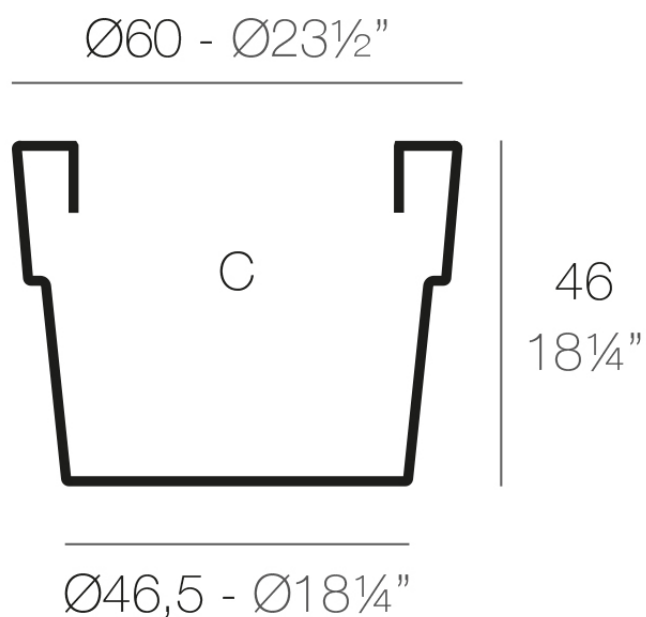

Info

Description

Pot made of polyethylene resin by rotational moulding. 100% Recyclable. Item suitable for indoor and outdoor use. Available in different finishes.

Weight: 2.1 Kg

VASO $\text{Ø}60$ cm

C = 100 L

VASO $\text{Ø}23\frac{1}{2}"$

C = $26\frac{1}{2}$ gal

Finishes

finishes

Simple

Ref. 40260

white 2001

black 2002