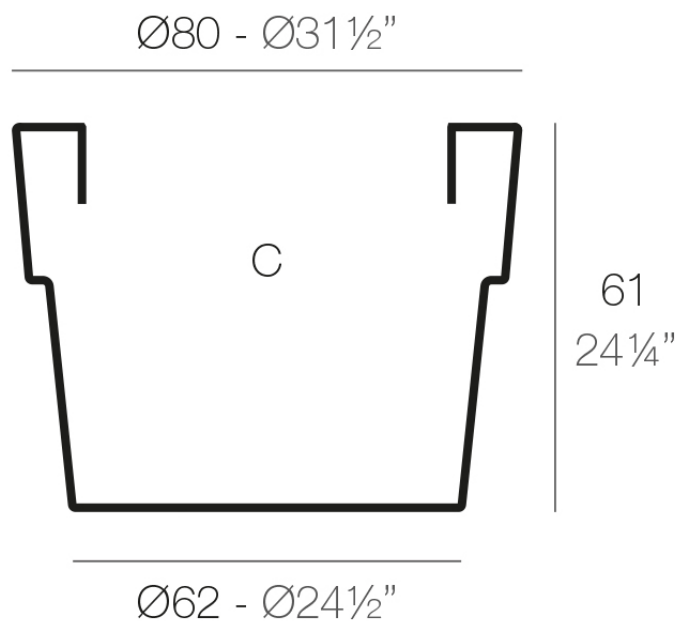

### Description

Pot made of polyethylene resin by rotational moulding. 100% Recyclable. Item suitable for indoor and outdoor use. Available in different finishes.

Weight: 8.5 Kg

VASO  $\text{Ø}80$  cm

C = 230 L

VASO  $\text{Ø}31\frac{1}{2}"$

C =  $60\frac{3}{4}$  gal