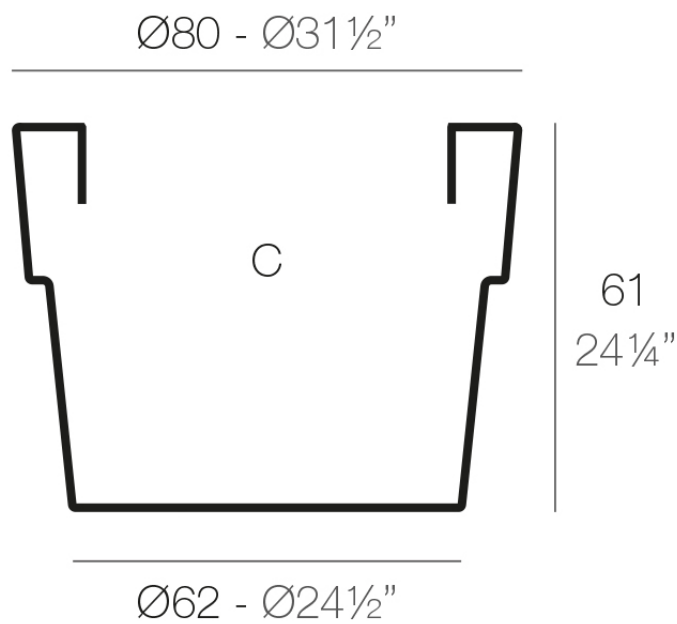

Info

Description

Pot made of polyethylene resin by rotational moulding. 100% Recyclable. Item suitable for indoor and outdoor use. Available in different finishes.

Weight: 8.5 Kg

VASO $\text{Ø}80$ cm

C = 230 L

VASO $\text{Ø}31\frac{1}{2}"$

C = $60\frac{3}{4}$ gal

Finishes

finishes

Simple

Ref. 40280

white 2001

black 2002