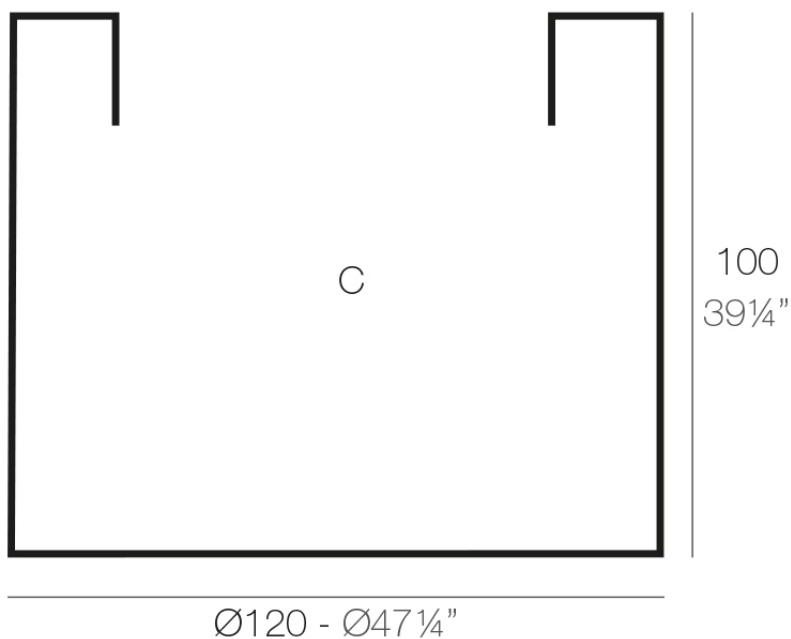

Info

Description

Pot made of polyethylene resin by rotational moulding. 100% Recyclable. Item suitable for indoor and outdoor use. Available in different finishes.

Weight: 35 Kg

CILINDRO Ø120 C = 1100 L 100 cm
CYLINDER Ø47 1/4" C = 290 1/2 gal 100 cm