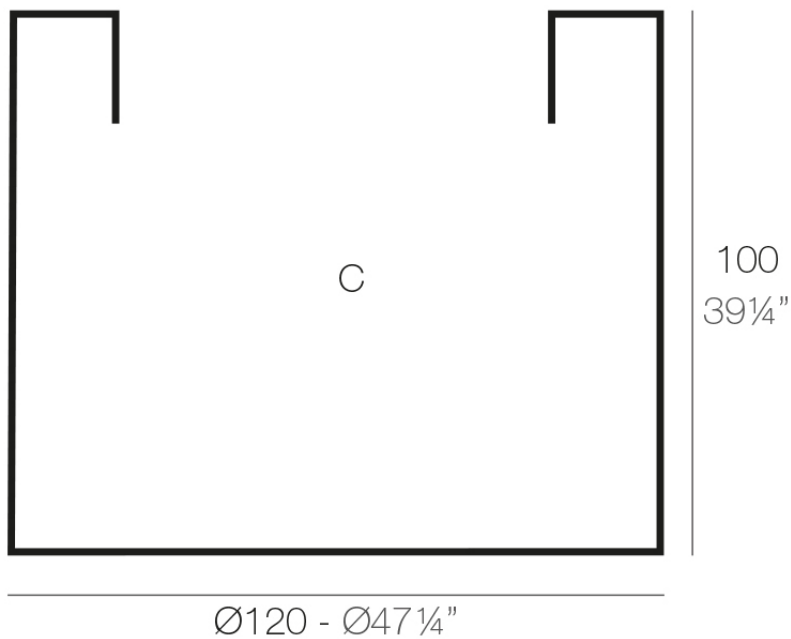

Info

Description

Pot made of polyethylene resin by rotational moulding. 100% Recyclable. Item suitable for indoor and outdoor use. Available in different finishes.

Weight: 35 Kg

CILINDRO Ø120 C = 1100 L 100 cm
CYLINDER Ø47 1/4" C = 290 1/2 gal 39 1/4"