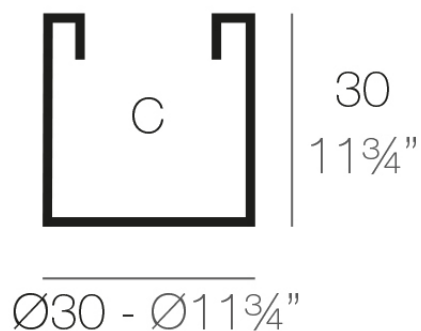

Info

Description

Pot made of polyethylene resin by rotational moulding. 100% Recyclable. Item suitable for indoor and outdoor use. Available in different finishes.

Weight: 1.2 Kg

CILINDRO Ø30 C = 20 L x 30 cm
CYLINDER Ø11³/₄" C = 5½ gal 11³/₄"