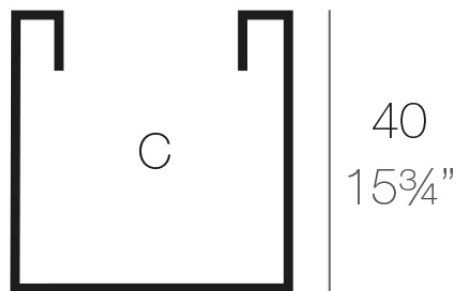

### Description

Pot made of polyethylene resin by rotational moulding. 100% Recyclable. Item suitable for indoor and outdoor use. Available in different finishes.

Weight: 2.3 Kg

Ø40 - Ø15<sup>3</sup>/<sub>4</sub>"