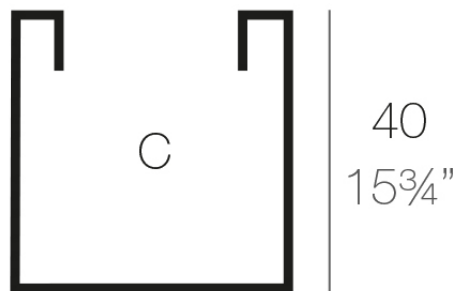

Info

Description

Pot made of polyethylene resin by rotational moulding. 100% Recyclable. Item suitable for indoor and outdoor use. Available in different finishes.

Weight: 2.3 Kg

Ø40 - Ø15³/₄"

CILINDRO Ø40 C = 50 L x 40 cm
CYLINDER Ø15³/₄" C = 13 gal x 23¹/₂"