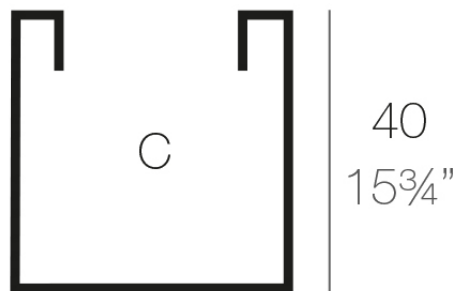

Info

Description

Pot made of polyethylene resin by rotational moulding. 100% Recyclable. Item suitable for indoor and outdoor use. Available in different finishes.

Weight: 2.3 Kg

Ø40 - Ø15³/₄"

CILINDRO Ø40

C = 50 L x 40 cm

CYLINDER Ø15³/₄"

C = 13 gal 23¹/₂"

Finishes

finishes

Simple

Ref. 40340

white 2001