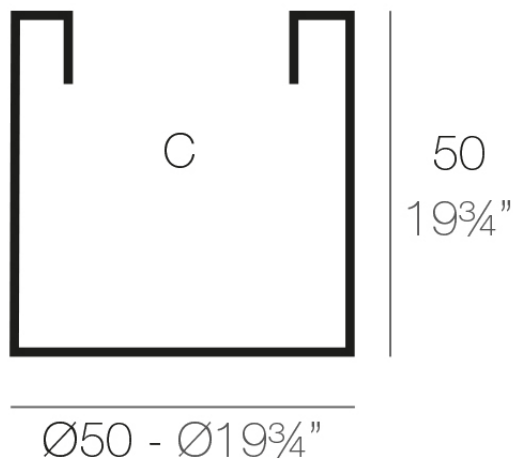

Info

Description

Pot made of polyethylene resin by rotational moulding. 100% Recyclable. Item suitable for indoor and outdoor use. Available in different finishes.

Weight: 3.8 Kg

CILINDRO Ø50

CYLINDER Ø19³/₄"

C = 100 L 50 cm

C = 36¹/₂ gal 19³/₄"

Finishes

finishes

Simple

Ref. 40350

white 2001

black 2002