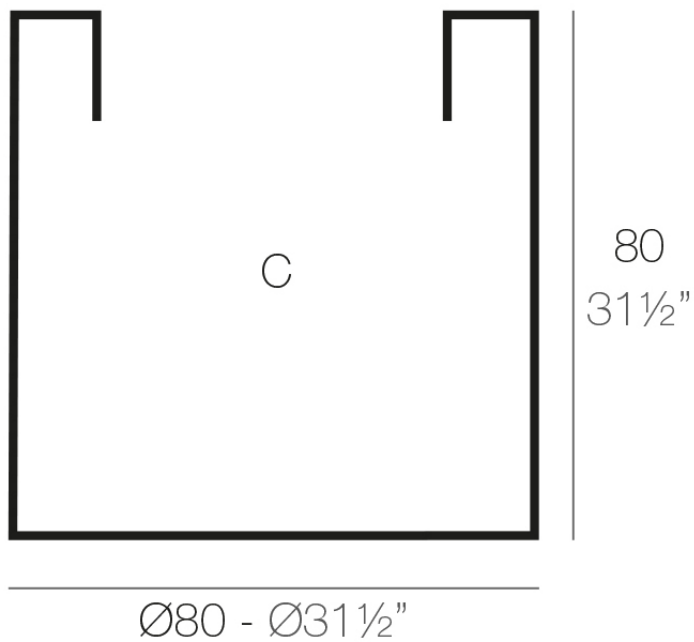

Info

Description

Pot made of polyethylene resin by rotational moulding. 100% Recyclable. Item suitable for indoor and outdoor use. Available in different finishes.

Weight: 14 Kg

CILINDRO Ø80

C = 400 L

CYLINDER Ø31 1/2"