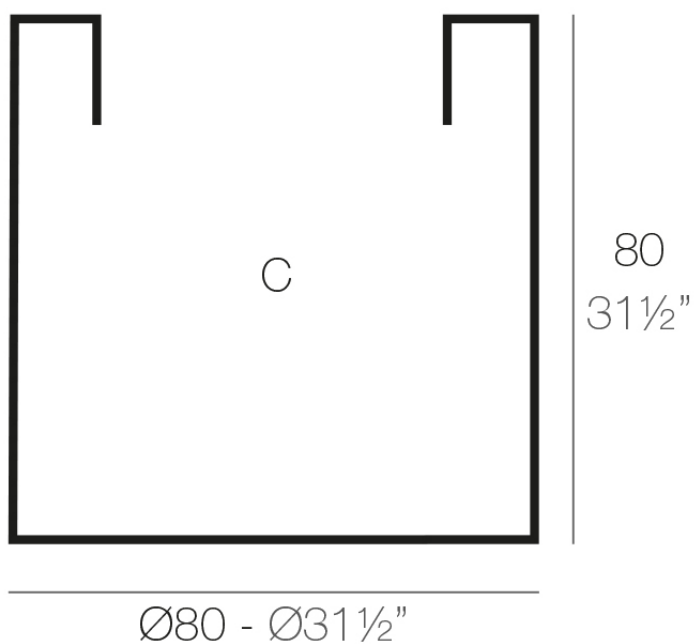

Info

Description

Pot made of polyethylene resin by rotational moulding. 100% Recyclable. Item suitable for indoor and outdoor use. Available in different finishes.

Weight: 14 Kg

CILINDRO Ø80

C = 400 L

CYLINDER Ø31 1/2"

C = 105 gal

Finishes

finishes

Simple

Ref. 40380

white 2001

black 2002

ecru 2003