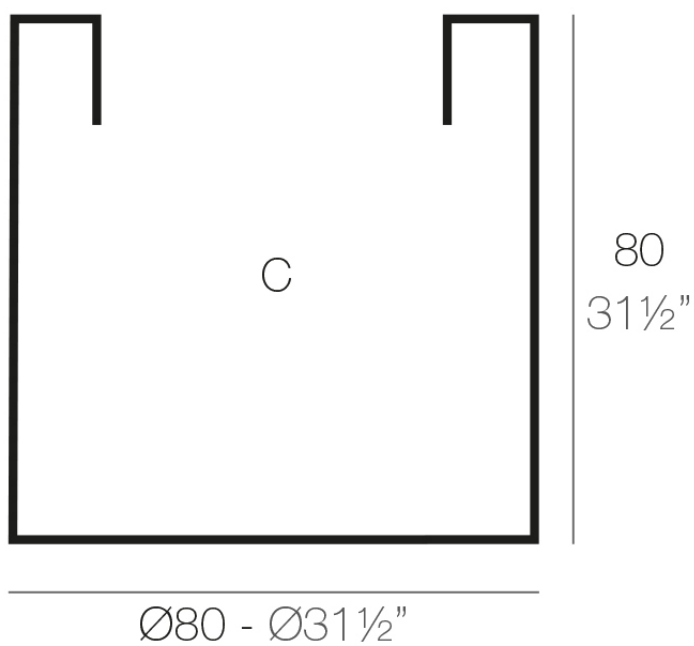

Info

Description

Pot made of polyethylene resin by rotational moulding. 100% Recyclable. Item suitable for indoor and outdoor use. Available in different finishes.

Weight: 14 Kg

CILINDRO Ø80

C = 400 L (105 gal)

CYLINDER Ø31 1/2"

C = 105 gal (140 L)

Finishes

finishes

Simple

Ref. 40380

white 2001

black 2002