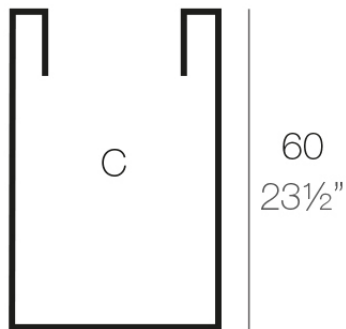

Info

Description

Pot made of polyethylene resin by rotational moulding. 100% Recyclable. Item suitable for indoor and outdoor use. Available in different finishes.

Weight: 3.3 Kg

Ø40 - Ø15³/₄"

CILINDRO ALTO Ø40 x 60cm C = 75 L 60 qt
HIGH CYLINDER Ø15³/₄" x 23¹/₂" C = 19³/₄ gal 15 qt