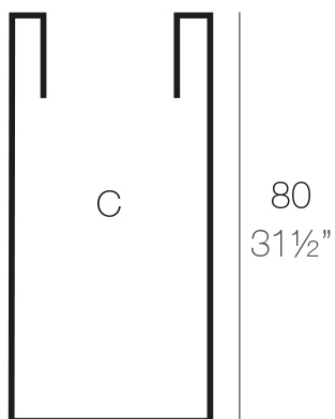

Info

Description

Pot made of polyethylene resin by rotational moulding. 100% Recyclable. Item suitable for indoor and outdoor use. Available in different finishes.

Weight: 6.5 Kg

Ø40 - Ø15¾"

CILINDRO ALTO Ø40 x 80cm C = 100 L 50 cm
HIGH CYLINDER Ø15¾" x 31½" C = 26½ gal 100 cm