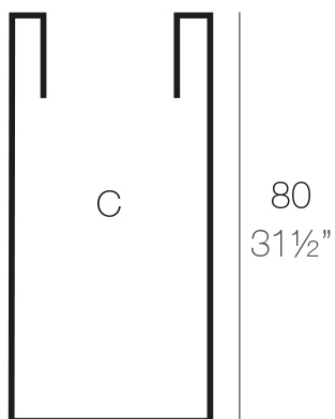

Info

Description

Pot made of polyethylene resin by rotational moulding. 100% Recyclable. Item suitable for indoor and outdoor use. Available in different finishes.

Weight: 6.5 Kg

Ø40 - Ø15¾"

CILINDRO ALTO Ø40 x 80cm   C = 100 L 50 cm
HIGH CYLINDER Ø15¾" x 31½"   C = 26½ gal 100 cm