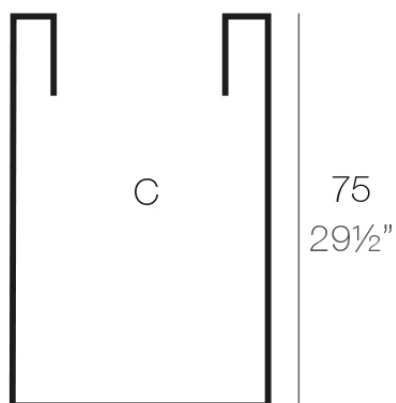

### Description

Pot made of polyethylene resin by rotational moulding. 100% Recyclable. Item suitable for indoor and outdoor use. Available in different finishes.

Weight: 5.5 Kg

Ø50 - Ø19¾"

CILINDRO ALTO Ø50 x 75cm  
HIGH CYLINDER Ø19¾" x 29½"

C = 150 L 75 cm  
C = 39¾ gal 75 cm