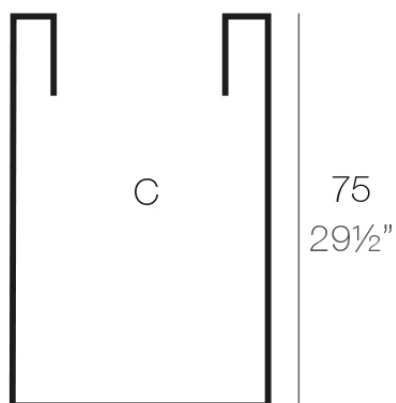

Info

Description

Pot made of polyethylene resin by rotational moulding. 100% Recyclable. Item suitable for indoor and outdoor use. Available in different finishes.

Weight: 5.5 Kg

Ø50 - Ø19³/₄"

CILINDRO ALTO Ø50 x 75cm
HIGH CYLINDER Ø19³/₄" x 29¹/₂"

C = 150 L 75 cm
C = 39³/₄ gal 75 cm

Finishes

finishes

Simple

Ref. 40450

white 2001

black 2002

ecru 2003