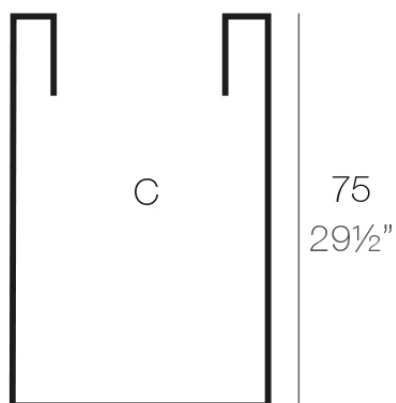

Info

Description

Pot made of polyethylene resin by rotational moulding. 100% Recyclable. Item suitable for indoor and outdoor use. Available in different finishes.

Weight: 5.5 Kg

Ø50 - Ø19³/₄"

CILINDRO ALTO Ø50 x 75cm
HIGH CYLINDER Ø19³/₄" x 29¹/₂"

C = 150 L 75 cm
C = 39³/₄ gal 29"

Finishes

finishes

Simple

Ref. 40450

white 2001

black 2002

ecru 2003