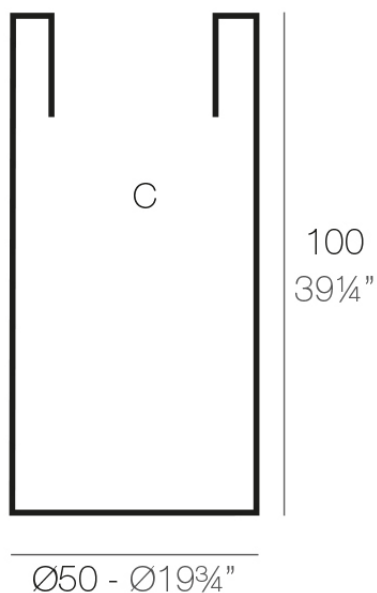

Info

Description

Pot made of polyethylene resin by rotational moulding. 100% Recyclable. Item suitable for indoor and outdoor use. Available in different finishes.

Weight: 8.5 Kg

CILINDRO ALTO Ø50 x 100cm
HIGH CYLINDER Ø19 3/4" x 39 1/4"

C = 195 L
C = 51 1/2 gal