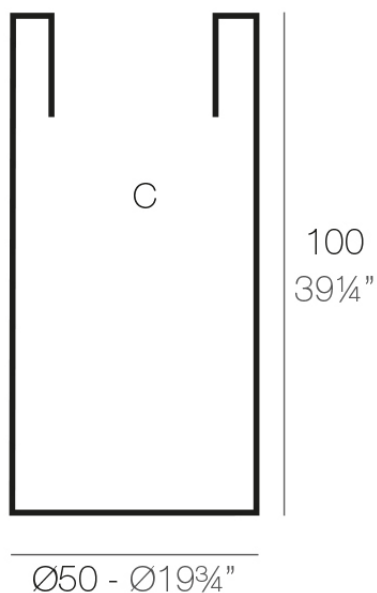

Info

Description

Pot made of polyethylene resin by rotational moulding. 100% Recyclable. Item suitable for indoor and outdoor use. Available in different finishes.

Weight: 8.5 Kg

CILINDRO ALTO Ø50 x 100cm
HIGH CYLINDER Ø19 3/4" x 39 1/4"

C = 195 L
C = 51 1/2 gal

Finishes

finishes

Simple

Ref. 40451

white 2001

black 2002

ecru 2003