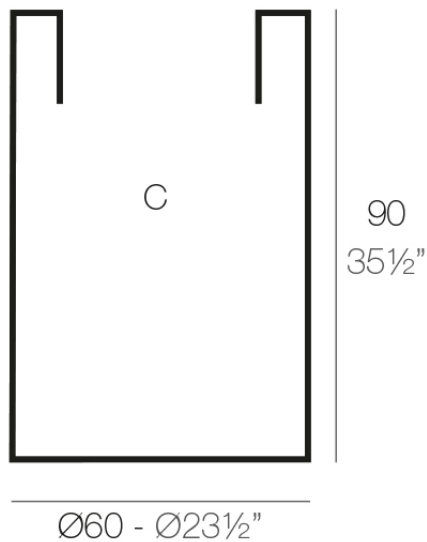

Info

Description

Pot made of polyethylene resin by rotational moulding. 100% Recyclable. Item suitable for indoor and outdoor use. Available in different finishes.

Weight: 8.5 Kg

CILINDRO ALTO Ø60 x 90cm
HIGH CYLINDER Ø23½" x 35½"

C = 255 L (90 cm)
C = 67¼ gal (90 cm)