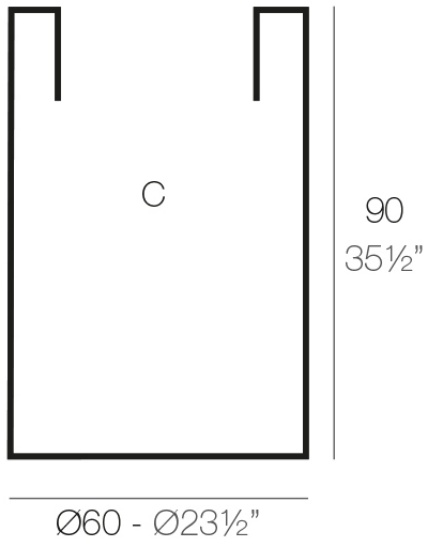

Info

Description

Pot made of polyethylene resin by rotational moulding. 100% Recyclable. Item suitable for indoor and outdoor use. Available in different finishes.

Weight: 8.5 Kg

CILINDRO ALTO Ø60 x 90cm
HIGH CYLINDER Ø23½" x 35½"

C = 255 L (90 cm)
C = 67¼ gal (90 cm)

Finishes

finishes

Simple

Ref. 40460

white 2001

black 2002

ecru 2003