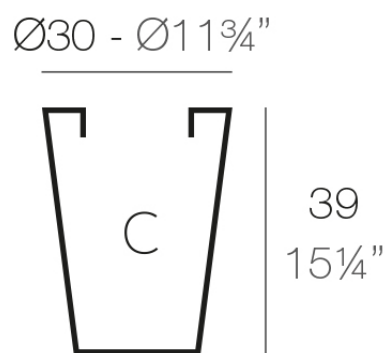

### Description

Pot made of polyethylene resin by rotational moulding. 100% Recyclable. Item suitable for indoor and outdoor use. Available in different finishes.

Weight: 0.6 Kg

$\text{Ø}19 - \text{Ø}7\frac{1}{2}"$

CONO ALTO Ø30  
HIGH CONE Ø11 $\frac{3}{4}"$

C = 20 L  
C = 5 $\frac{1}{4}$  gal