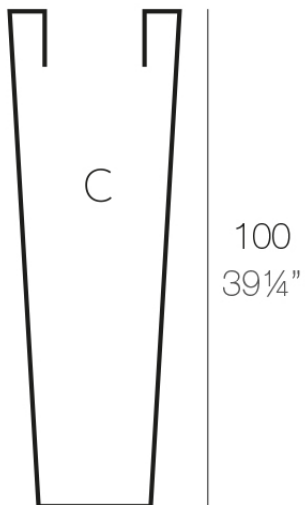

Info

Description

Pot made of polyethylene resin by rotational moulding. 100% Recyclable. Item suitable for indoor and outdoor use. Available in different finishes.

Weight: 5 Kg

High Cone 100
Cono Alto 100

$\overline{\text{Ø}35 - \text{Ø}13\frac{3}{4}"}$

$\overline{\text{Ø}23 - \text{Ø}9}"$

CONO ALTO Ø35

HIGH CONE Ø13 $\frac{3}{4}"$

C = 150 L

C = 39 $\frac{3}{4}$ gal

Finishes

finishes