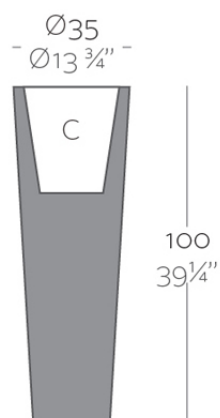

Info

Description

Pot made of polyethylene resin by rotational moulding. 100% Recyclable. Item suitable for indoor and outdoor use. Available in different finishes.

Weight: 5 Kg

High Cone 100
Cono Alto 100

$\overline{\text{Ø}35 - \text{Ø}13\frac{3}{4}"}$

$\overline{\text{Ø}23 - \text{Ø}9}"$

CONO ALTO Ø35

HIGH CONE Ø13 $\frac{3}{4}"$

C = 150 L

C = 39 $\frac{3}{4}$ gal

Finishes

finishes