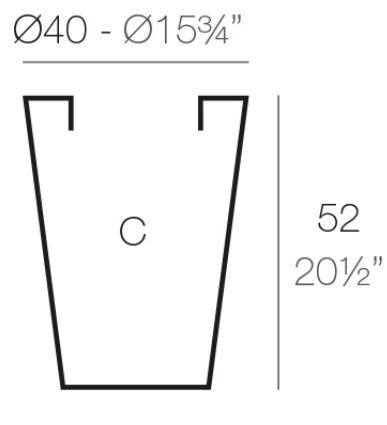

### Description

Pot made of polyethylene resin by rotational moulding. 100% Recyclable. Item suitable for indoor and outdoor use. Available in different finishes.

Weight: 1.15 Kg

$\text{Ø}25,5 - \text{Ø}10"$

CONO ALTO Ø40

HIGH CONE Ø15¾"

C = 67 L

C = 17¾ gal