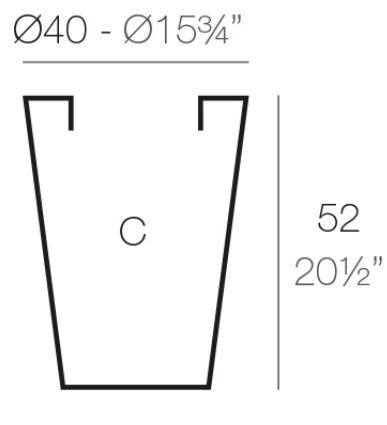

Info

Description

Pot made of polyethylene resin by rotational moulding. 100% Recyclable. Item suitable for indoor and outdoor use. Available in different finishes.

Weight: 1.15 Kg

$\text{Ø}25,5 - \text{Ø}10"$

CONO ALTO Ø40
HIGH CONE Ø15 $\frac{3}{4}"$

C = 67 L

C = 17 $\frac{3}{4}$ gal

Finishes

finishes

Simple

Ref. 40540

white 2001