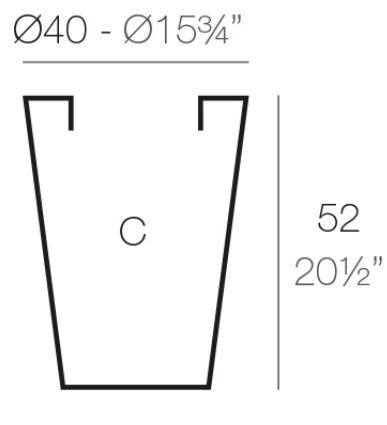

Info

Description

Pot made of polyethylene resin by rotational moulding. 100% Recyclable. Item suitable for indoor and outdoor use. Available in different finishes.

Weight: 1.15 Kg

$\text{Ø}25,5 - \text{Ø}10"$

CONO ALTO Ø40
HIGH CONE Ø15¾"

C = 67 L

C = 17¾ gal

Finishes

finishes

Simple

Ref. 40540

white 2001