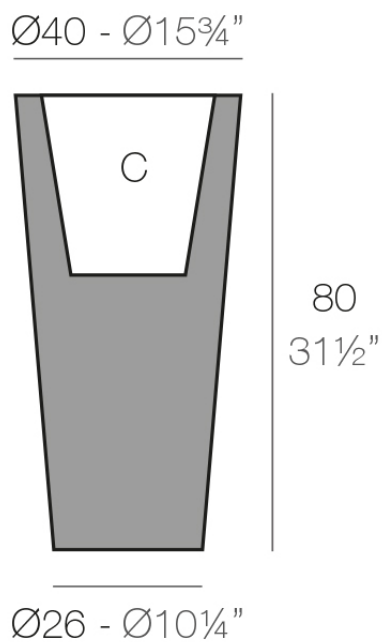

Info

Description

Pot made of polyethylene resin by rotational moulding. 100% Recyclable. Item suitable for indoor and outdoor use. Available in different finishes.

Weight: 6.5 Kg

CONO ALTO $\text{Ø}40$ cm
HIGH CONE $\text{Ø}15\frac{3}{4}"$

C = 16 L
C = $4\frac{1}{4}$ gal

Finishes

finishes

Basic

Ref. 40540A

white 2001

black 2002

ecru 2003