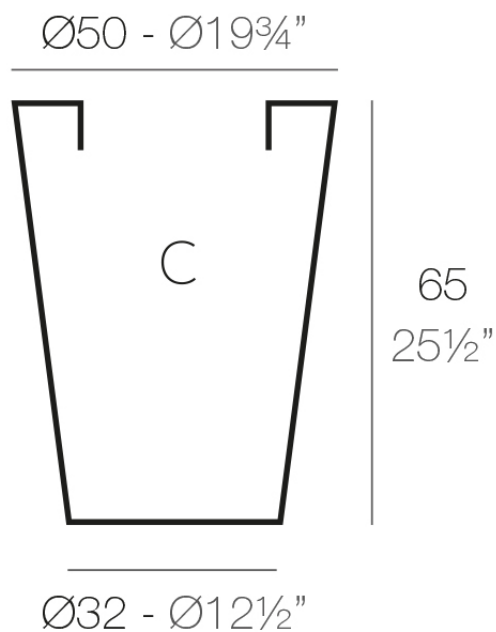

Info

Description

Pot made of polyethylene resin by rotational moulding. 100% Recyclable. Item suitable for indoor and outdoor use. Available in different finishes.

Weight: 2.05 Kg

CONO ALTO Ø50
HIGH CONE Ø19¾"

C = 40 L
C = 10½ gal

Finishes

finishes

Simple

Ref. 40550

white 2001

black 2002

ecru 2003