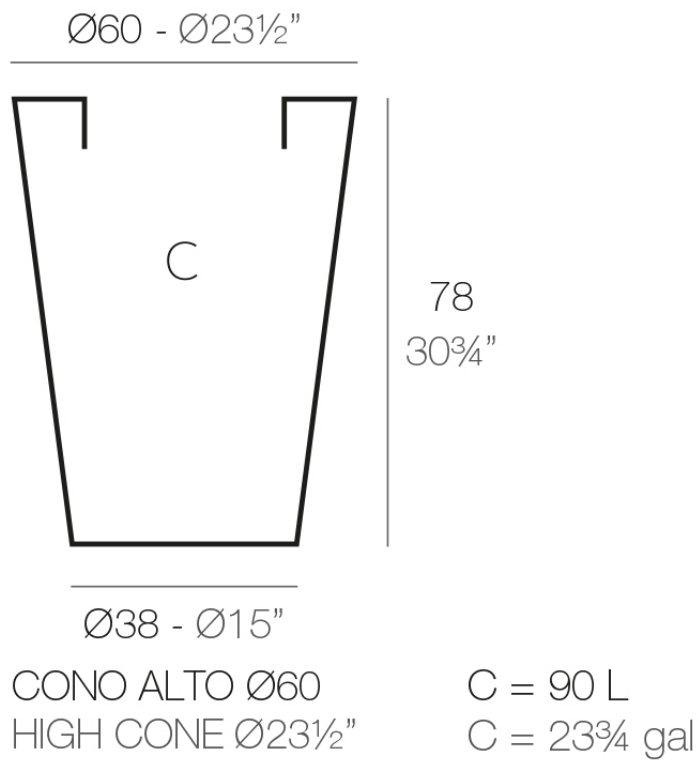

Info

Description

Pot made of polyethylene resin by rotational moulding. 100% Recyclable. Item suitable for indoor and outdoor use. Available in different finishes.

Weight: 3.1 Kg

Finishes

finishes

SIMPLE
Ref. 40560