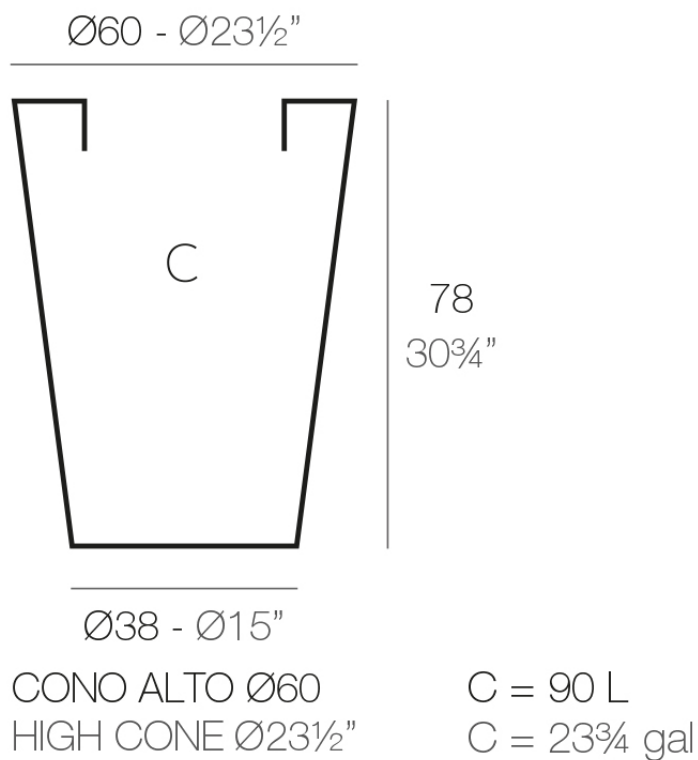

Info

Description

Pot made of polyethylene resin by rotational moulding. 100% Recyclable. Item suitable for indoor and outdoor use. Available in different finishes.

Weight: 3.1 Kg

Finishes

finishes

Simple

Ref. 40560