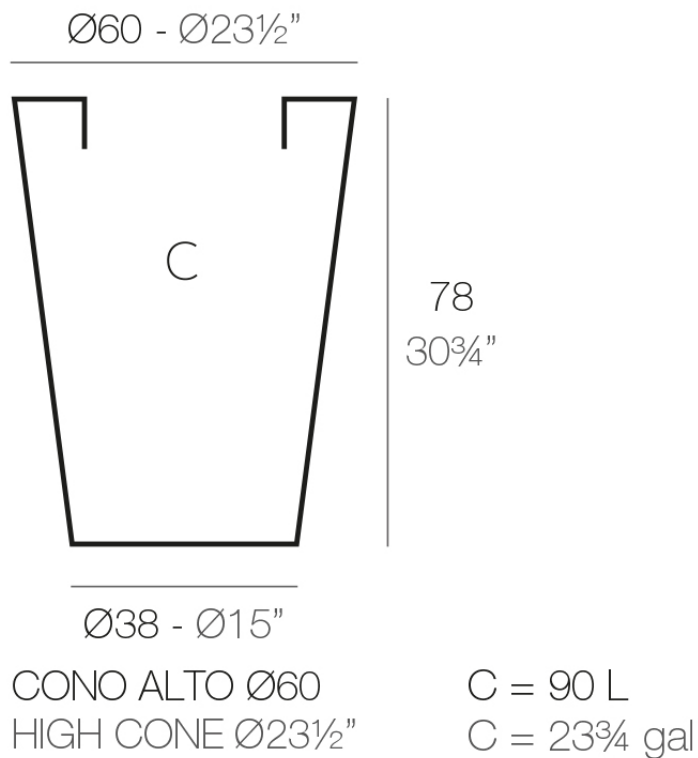

Info

Description

Pot made of polyethylene resin by rotational moulding. 100% Recyclable. Item suitable for indoor and outdoor use. Available in different finishes.

Weight: 3.1 Kg

Finishes

finishes

Simple

Ref. 40560