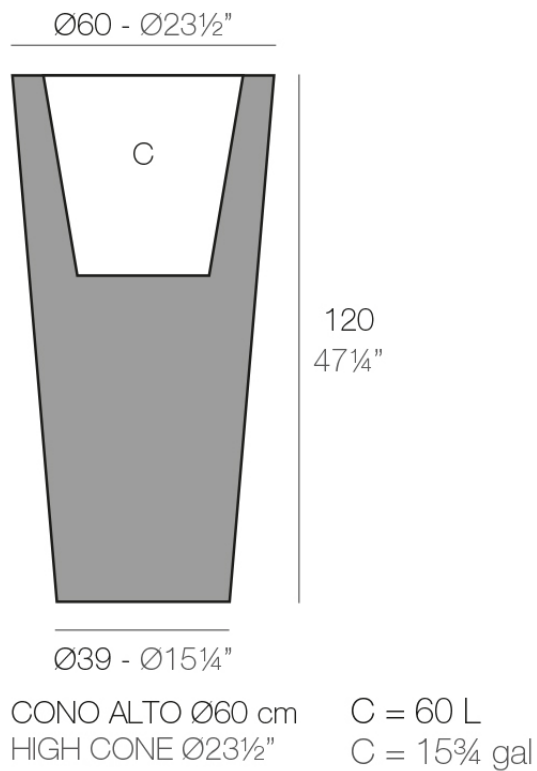

Info

Description

Pot made of polyethylene resin by rotational moulding. 100% Recyclable. Item suitable for indoor and outdoor use. Available in different finishes.

Weight: 13 Kg

Finishes

finishes

Basic

Ref. 40560A