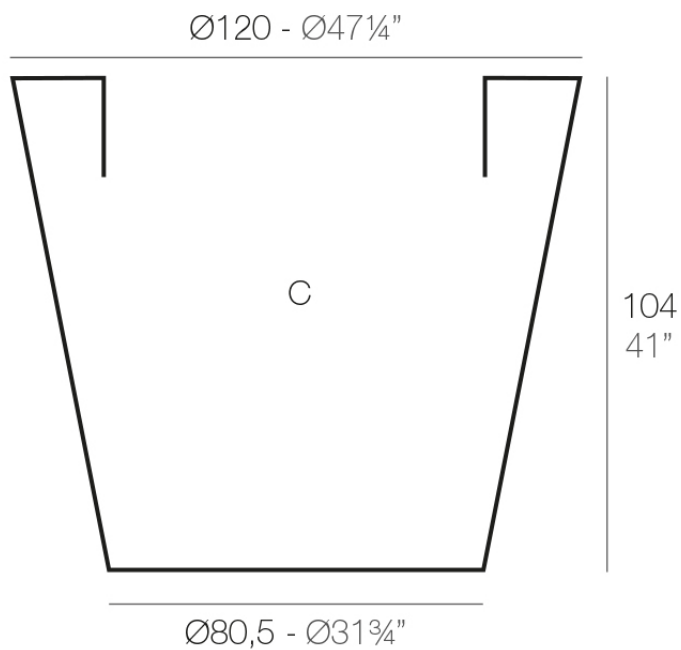

Info

Description

Pot made of polyethylene resin by rotational moulding. 100% Recyclable. Item suitable for indoor and outdoor use. Available in different finishes.

Weight: 25 Kg

CONO $\text{Ø}120$ cm

C = 820 L