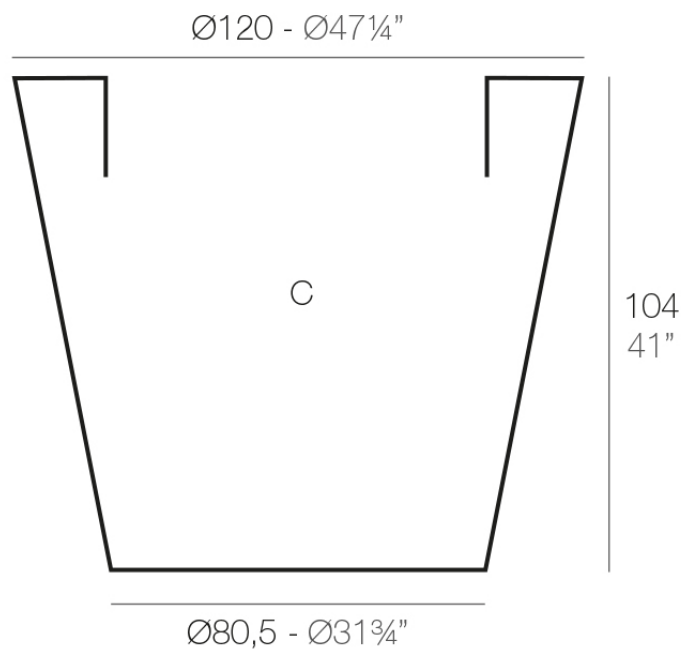

Info

Description

Pot made of polyethylene resin by rotational moulding. 100% Recyclable. Item suitable for indoor and outdoor use. Available in different finishes.

Weight: 25 Kg

CONO $\text{Ø}120$ cm

C = 820 L