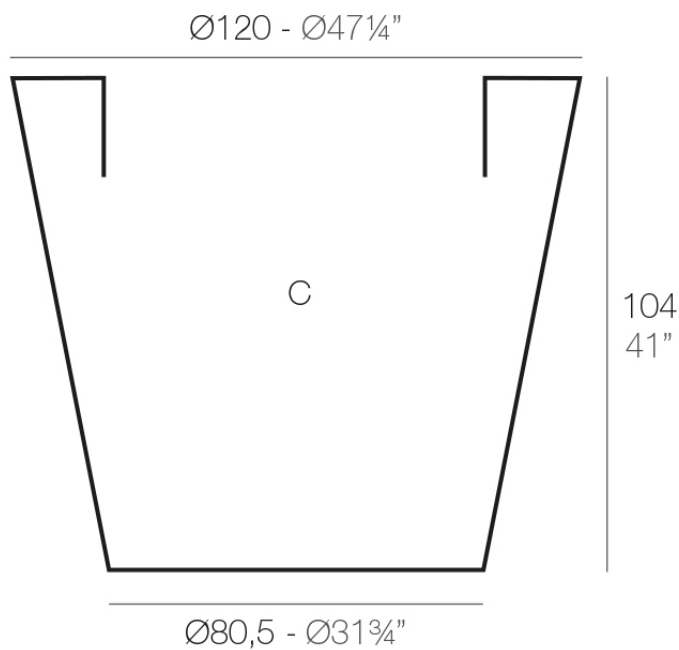

### Description

Pot made of polyethylene resin by rotational moulding. 100% Recyclable. Item suitable for indoor and outdoor use. Available in different finishes.

Weight: 25 Kg

CONO  $\text{Ø}120$  cm

C = 820 L