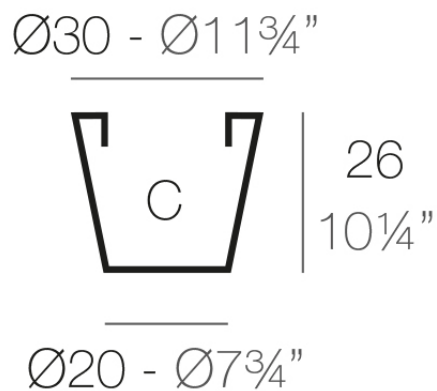

### Description

Pot made of polyethylene resin by rotational moulding. 100% Recyclable. Item suitable for indoor and outdoor use. Available in different finishes.

Weight: 0.16 Kg

CONO Ø30 cm

C = 12 L

CONO Ø11 3/4"

C = 3 1/4 gal