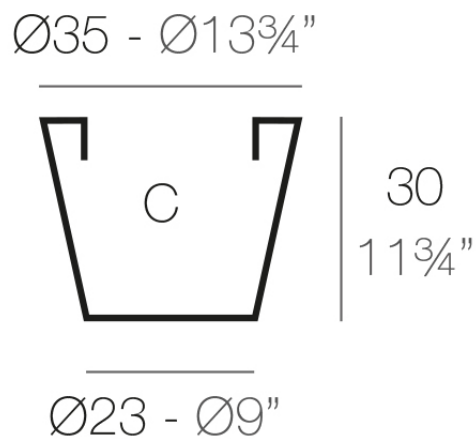

Info

Description

Pot made of polyethylene resin by rotational moulding. 100% Recyclable. Item suitable for indoor and outdoor use. Available in different finishes.

Weight: 0.28 Kg

CONO $\text{Ø}35$ cm

C = 20 L

CONO $\text{Ø}13\frac{3}{4}"$

C = $5\frac{1}{4}$ gal

Finishes

finishes

Simple

Ref. 40635

white 2001

black 2002