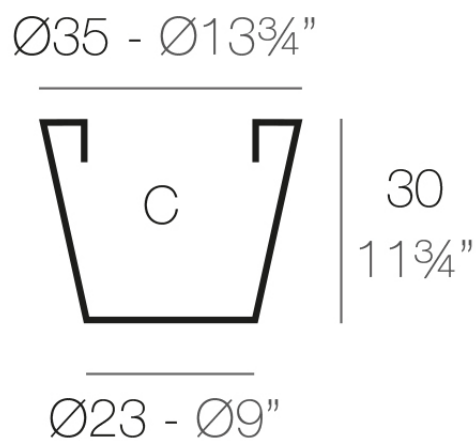

Info

Description

Pot made of polyethylene resin by rotational moulding. 100% Recyclable. Item suitable for indoor and outdoor use. Available in different finishes.

Weight: 0.28 Kg

CONO $\text{Ø}35$ cm

C = 20 L

CONO $\text{Ø}13\frac{3}{4}"$

C = $5\frac{1}{4}$ gal

Finishes

finishes

Simple

Ref. 40635

white 2001

black 2002